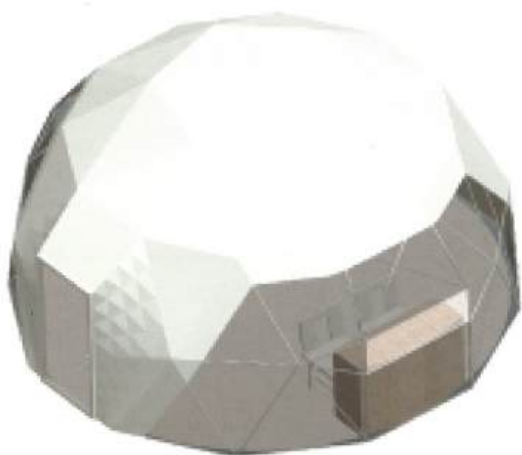

派对篷房

PARTY TENT

篷房特点:

- 篷房内部没有支柱，场地空间可以100%利用
- 安装与拆卸方便
- 对搭建场地无特殊要求，一般平地如草地，沥青地，水泥地均可

Feature:

- No pillar in the middle of the structure, you can use the space fully
- Easy to set up and dismantle
- You can install the tent on the ground, such as desert or grass, marble and cement

吊顶篷

GAZEBO TENT

尺寸 Size	边高 Eave height	总高 Total height	主要型材 Main profile
3x3m	2.4m	4.1m	65x65x2.8mm
4x4m	2.4m	4.7m	65x65x2.8mm
5x5m	2.7m	5.4m	65x65x2.8mm
6x6m	2.7m	6.0m	65x65x2.8mm

XL 吊顶篷

XL GAZEBO TENT

广东多彩帐篷有限公司
GUANGDONG DUOCAI TENT CO.,LTD

组合篷房

MIXED TENT

弧顶篷房

ARCUM TENT

心形篷房 CURVED TENT

球形篷房

双层篷房

DOUBLE DECKER