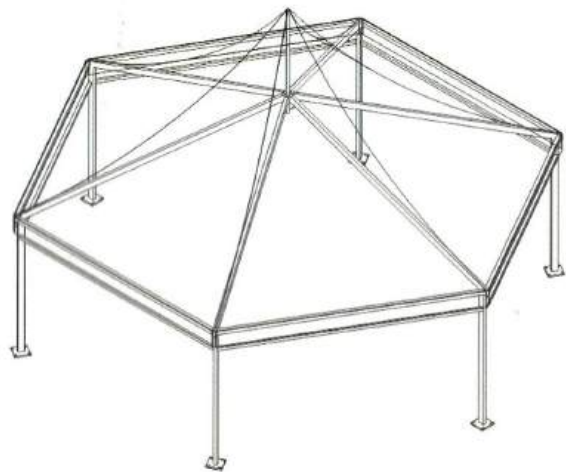

派对篷房

PARTY TENT

篷房特点:

- 篷房内部没有支柱，场地空间可以100%利用
- 安装与拆卸方便
- 对搭建场地无特殊要求，一般平地如草地，沥青地，水泥地均可

Feature:

- No pillar in the middle of the structure, you can use the space fully
- Easy to set up and dismantle
- You can install the tent on the ground, such as desert or grass, marble and cement

跨度 Span	间隔 Bay distance	边高 Eave height	总高 Total height	主要型材 Main profile
30m	5m	4m	8.8m	255x114x5.0mm
35m	5m	4m	9.7m	300x120x5.0mm
40m	5m	4m	11m	335x123x5.0mm

锥顶篷

PAGODA TENT

六边形锥顶篷

HEXAGONAL PAGODA TENT

广东多彩帐篷有限公司
GUANGDONG DUOCAI TENT CO.,LTD

吊顶篷

GAZEBO TENT

尺寸 Size	边高 Eave height	总高 Total height	主要型材 Main profile
3x3m	2.4m	4.1m	65x65x2.8mm
4x4m	2.4m	4.7m	65x65x2.8mm
5x5m	2.7m	5.4m	65x65x2.8mm
6x6m	2.7m	6.0m	65x65x2.8mm

XL 吊顶篷

XL GAZEBO TENT

广东多彩帐篷有限公司
GUANGDONG DUOCAI TENT CO.,LTD

张拉篷

TENSION TENT

尺寸 Size	边高 Eave height	总高 Total height
3x3m	2.5m	4.0m
4x4m	2.5m	4.5m
5x5m	2.5m	5.0m
6x6m	2.5m	5.5m

拱形篷房

DOME TENT

广东多彩帐篷有限公司
GUANGDONG DUOCAI TENT CO.,LTD

跨度 Span	间隔 Bay distance	边高 Eave height	总高 Total height	主要型材 Main profile
3m	3m	2.7m	3.6m	84x48x2.6mm
4m	3m	2.7m	4.0m	84x48x2.6mm
5m	3m	2.7m	4.3m	84x48x2.6mm
6m	3m	2.7m	4.6m	84x48x2.6mm