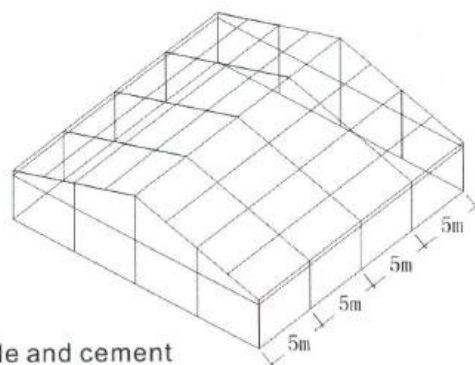

派对篷房

PARTY TENT

篷房特点:

- 篷房内部没有支柱，场地空间可以100%利用
- 安装与拆卸方便
- 对搭建场地无特殊要求，一般平地如草地，沥青地，水泥地均可

Feature:

- No pillar in the middle of the structure, you can use the space fully
- Easy to set up and dismantle
- You can install the tent on the ground, such as desert or grass, marble and cement

跨度 Span	间隔 Bay distance	边高 Eave height	总高 Total height	主要型材 Main profile
10m	5m	3m	4.8m	121x68x3.0mm
12m	5m	3m	4.9m	121x68x3.0mm
15m	5m	3m	5.7m	168x88x3.0mm
18m	5m	3m	6.2m	168x88x3.0mm
20m	5m	4m	7.2m	203x110x4.0mm
25m	5m	4m	8.0m	203x110x4.0mm

跨度 Span	间隔 Bay distance	边高 Eave height	总高 Total height	主要型材 Main profile
30m	5m	4m	8.8m	255x114x5.0mm
35m	5m	4m	9.7m	300x120x5.0mm
40m	5m	4m	11m	335x123x5.0mm

锥顶篷

PAGODA TENT

六边形锥顶篷

HEXAGONAL PAGODA TENT

广东多彩帐篷有限公司
GUANGDONG DUOCAI TENT CO.,LTD

吊顶篷

GAZEBO TENT

尺寸 Size	边高 Eave height	总高 Total height	主要型材 Main profile
3x3m	2.4m	4.1m	65x65x2.8mm
4x4m	2.4m	4.7m	65x65x2.8mm
5x5m	2.7m	5.4m	65x65x2.8mm
6x6m	2.7m	6.0m	65x65x2.8mm

XL 吊顶篷

XL GAZEBO TENT

广东多彩帐篷有限公司
GUANGDONG DUOCAI TENT CO.,LTD