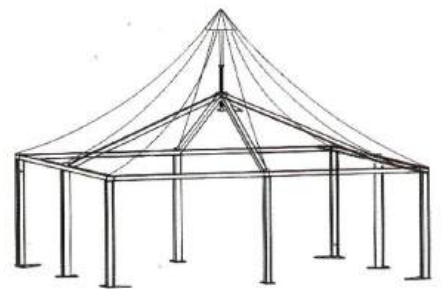

派对篷房

PARTY TENT

篷房特点:

- 篷房内部没有支柱，场地空间可以100%利用
- 安装与拆卸方便
- 对搭建场地无特殊要求，一般平地如草地，沥青地，水泥地均可

Feature:

- No pillar in the middle of the structure, you can use the space fully
- Easy to set up and dismantle
- You can install the tent on the ground, such as desert or grass, marble and cement

跨度 Span	间隔 Bay distance	边高 Eave height	总高 Total height	主要型材 Main profile
30m	5m	4m	8.8m	255x114x5.0mm
35m	5m	4m	9.7m	300x120x5.0mm
40m	5m	4m	11m	335x123x5.0mm

锥顶篷

PAGODA TENT

六边形锥顶篷

HEXAGONAL PAGODA TENT

广东多彩帐篷有限公司
GUANGDONG DUOCAI TENT CO.,LTD

吊顶篷

GAZEBO TENT

尺寸 Size	边高 Eave height	总高 Total height	主要型材 Main profile
3x3m	2.4m	4.1m	65x65x2.8mm
4x4m	2.4m	4.7m	65x65x2.8mm
5x5m	2.7m	5.4m	65x65x2.8mm
6x6m	2.7m	6.0m	65x65x2.8mm

XL 吊顶篷

XL GAZEBO TENT

广东多彩帐篷有限公司
GUANGDONG DUOCAI TENT CO.,LTD

张拉篷

TENSION TENT

尺寸 Size	边高 Eave height	总高 Total height
3x3m	2.5m	4.0m
4x4m	2.5m	4.5m
5x5m	2.5m	5.0m
6x6m	2.5m	5.5m

拱形篷房

DOME TENT

广东多彩帐篷有限公司
GUANGDONG DUOCAI TENT CO.,LTD

跨度 Span	间隔 Bay distance	边高 Eave height	总高 Total height	主要型材 Main profile
3m	3m	2.7m	3.6m	84x48x2.6mm
4m	3m	2.7m	4.0m	84x48x2.6mm
5m	3m	2.7m	4.3m	84x48x2.6mm
6m	3m	2.7m	4.6m	84x48x2.6mm